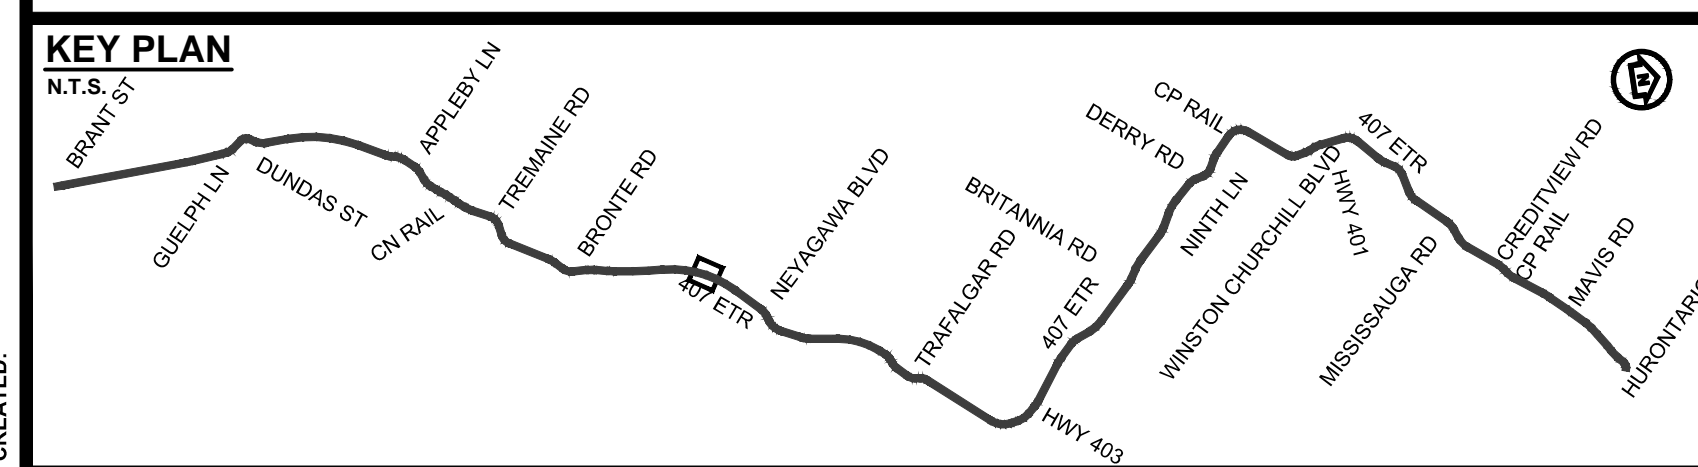

DRAWING NAME: J:\TOR\16294 ON-MTO 407 TRANSITWAY WC TO BRANTTITIS General\03 - Drawings\8 - Property\Plates\407 TW4-Plate 26.dwg
CREATED: Feb 10, 2020 12:24pm
MODIFIED:

407 TRANSITWAY
WEST OF BRANT STREET TO WEST OF HURONTARIO STREET
G.W.P. 16-20003, CA 2016-E-0038
PROPERTY PLAN
STA. 27+740 TO STA. 28+340

PLATE
26
DATE
11/20/2019