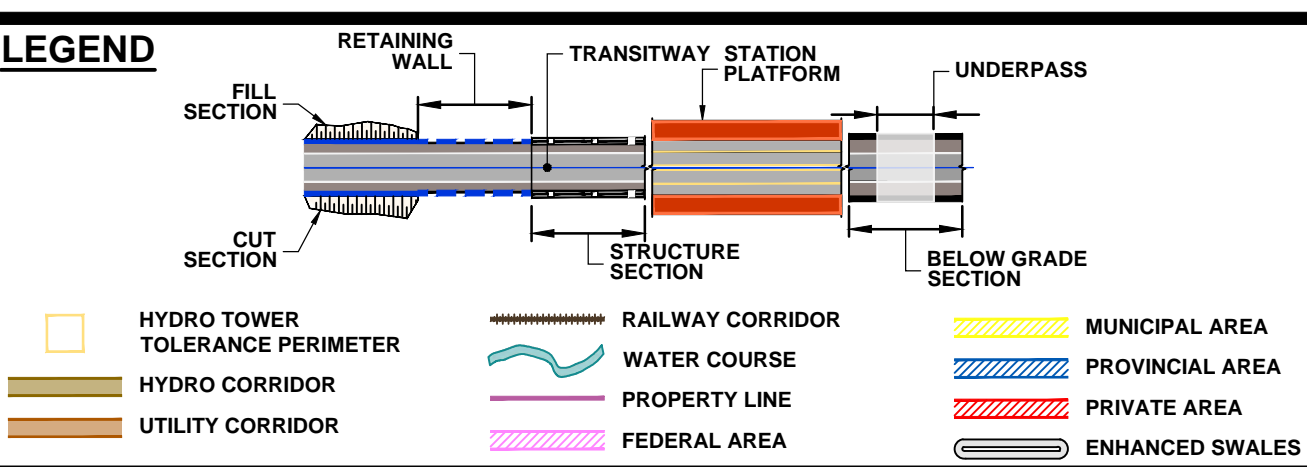

DRAWING NAME: J:\TOR\16294 ON-MTO 407 TRANSITWAY WC TO BRANTTITIS General\03 - Drawings\8 - Property\Plates\407 TW4-Plate 26.dwg
CREATED: Feb 10, 2020 12:24pm
MODIFIED:

407 TRANSITWAY
WEST OF BRANT STREET TO WEST OF HURONTARIO STREET
G.W.P. 16-20003, CA 2016-E-0038
PROPERTY PLAN
STA. 27+740 TO STA. 28+340